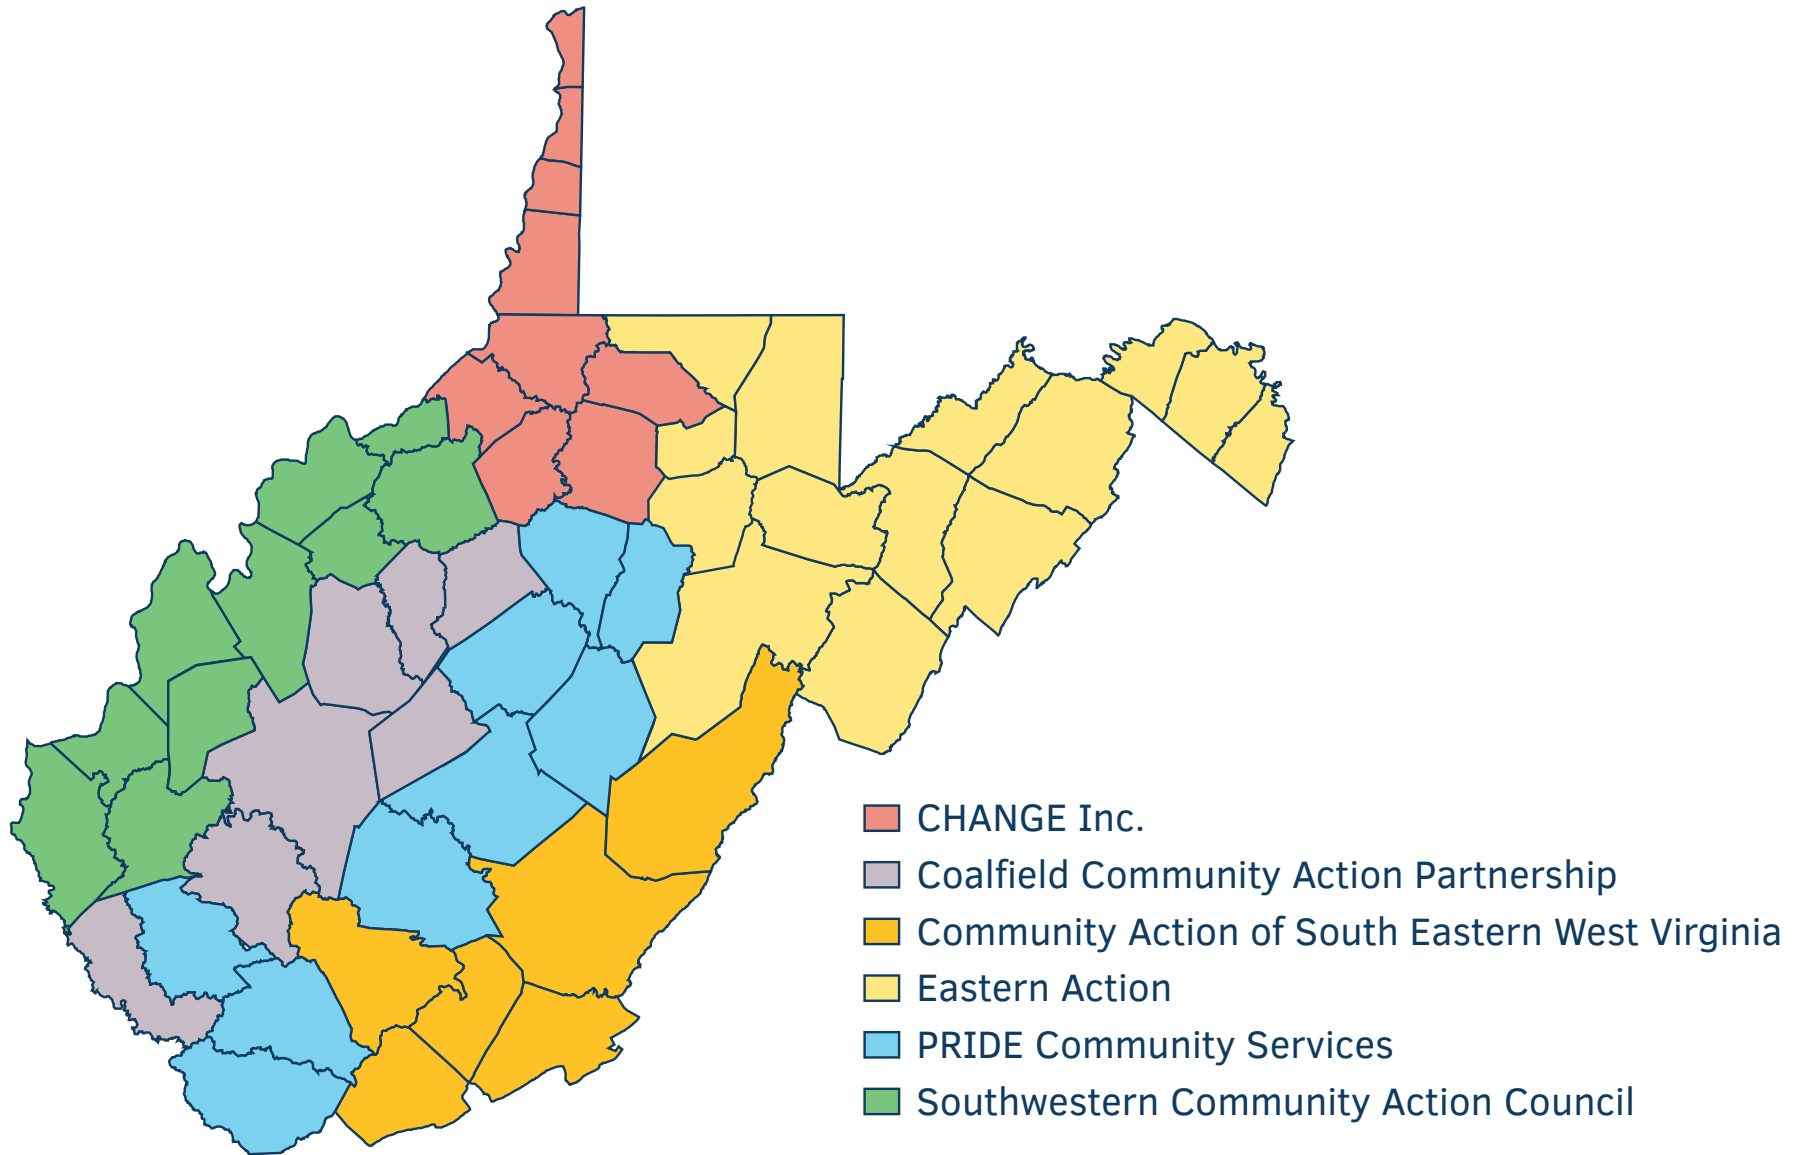

WEST VIRGINIA HOME ENERGY REBATES SERVICE AREA PARTNERS

Home Energy Rebates Service Area Partners

Community Action Partner	Counties Served
<u>CHANGE Inc.</u>	Brooke, Doddridge, Hancock, Harrison, Marion, Marshall, Ohio, Tyler, Wetzel
<u>Coalfield Community Action Partnership</u>	Boone, Calhoun, Clay, Gilmer, Kanawha, Mingo, Roane
<u>Community Action of South Eastern West Virginia (CASE)</u>	Greenbrier, Mercer, Monroe, Pocahontas, Raleigh, Summers
<u>Eastern Action</u>	Barbour, Berkeley, Grant, Hampshire, Hardy, Jefferson, Mineral, Monongalia, Morgan, Pendleton, Preston, Randolph, Taylor, Tucker
<u>PRIDE Community Services</u>	Braxton, Fayette, Lewis, Logan, McDowell, Nicholas, Upshur, Webster, Wyoming
<u>Southwestern Community Action Council</u>	Cabell, Jackson, Lincoln, Mason, Pleasants, Putnam, Ritchie, Wayne, Wirt, Wood