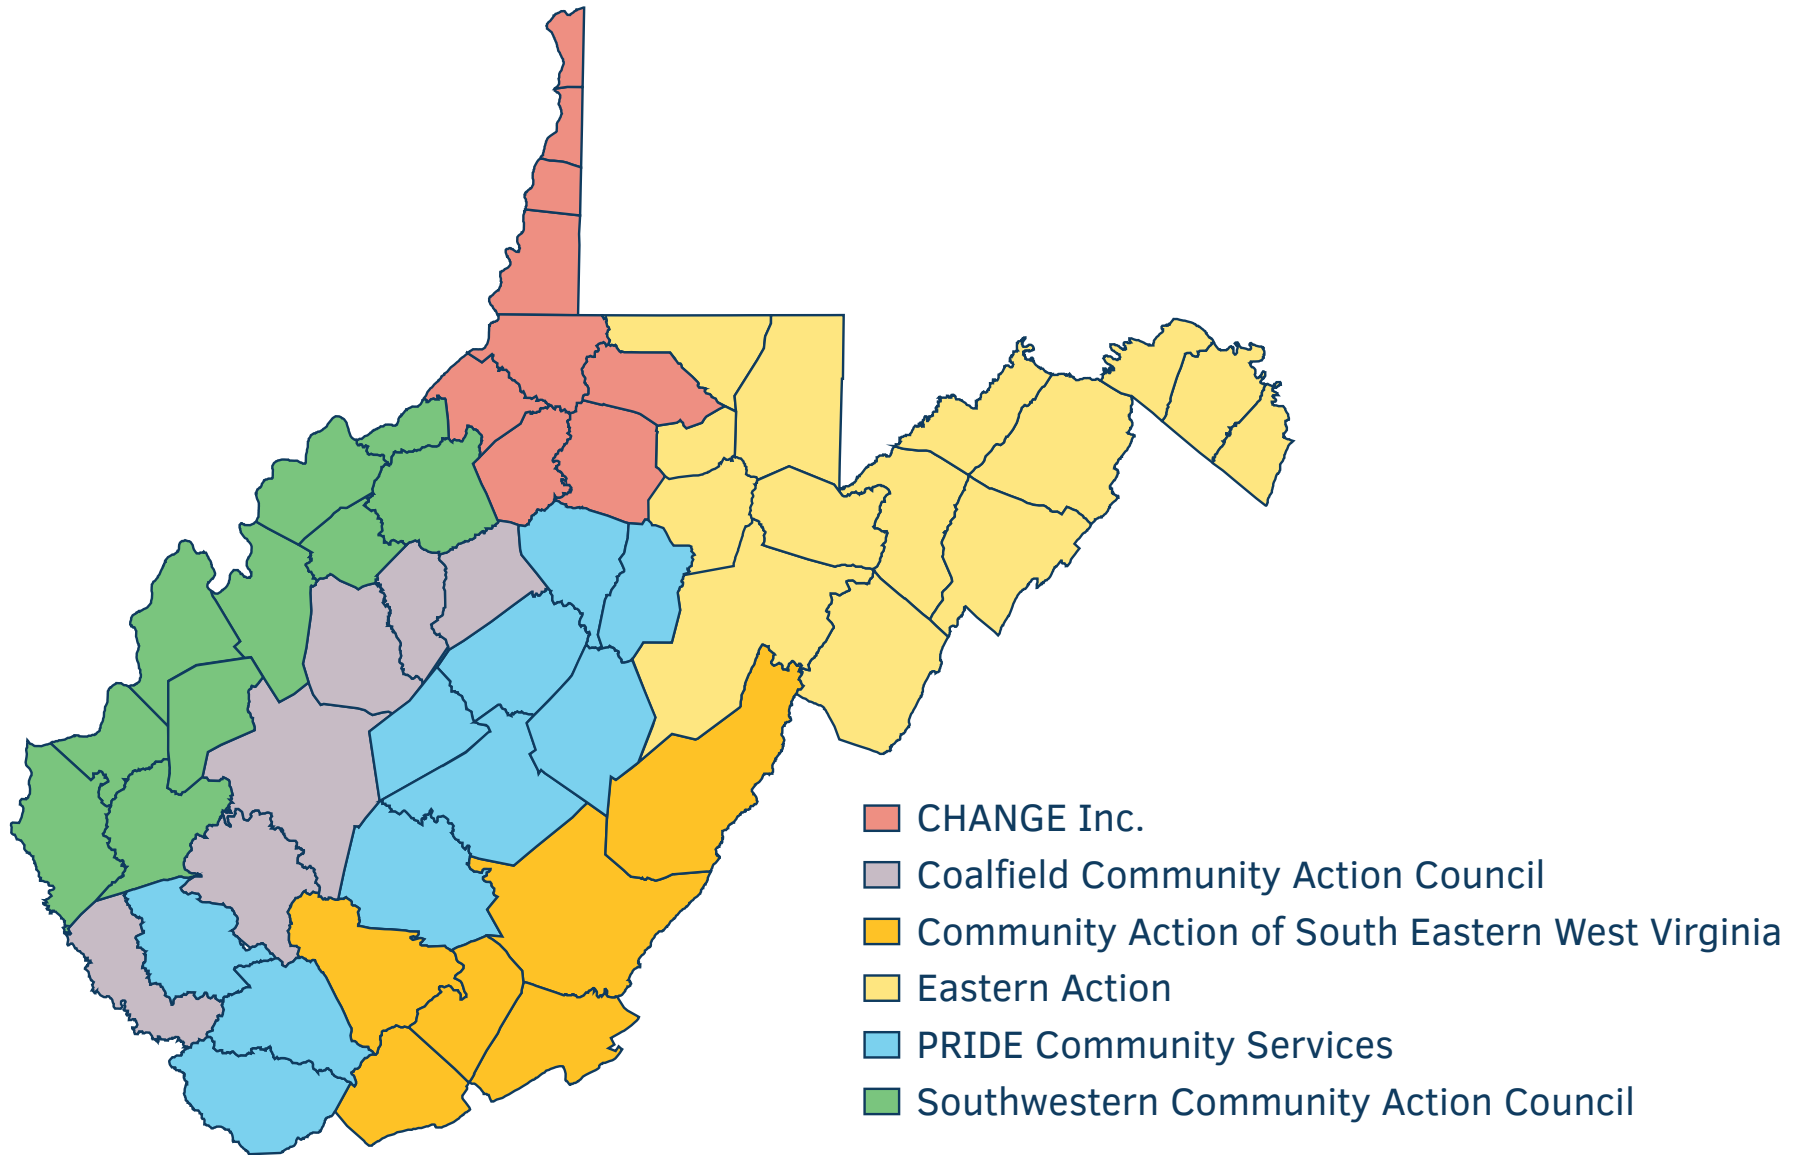

WEST VIRGINIA HOME ENERGY REBATES SERVICE AREA PARTNERS

Home Energy Rebates Service Area Partners

Community Action Partner	Counties Served
<u>CHANGE Inc.</u>	Brooke, Doddridge, Hancock, Harrison, Marion, Marshall, Ohio, Tyler, Wetzel
<u>Coalfield Community Action Partnership</u>	Boone, Calhoun, Clay, Gilmer, Kanawha, Mingo, Roane
<u>Community Action of South Eastern West Virginia (CASE)</u>	Greenbrier, Mercer, Monroe, Pocahontas, Raleigh, Summers
<u>Eastern Action</u>	Barbour, Berkeley, Grant, Hampshire, Hardy, Jefferson, Mineral, Monongalia, Morgan, Pendleton, Preston, Randolph, Taylor, Tucker
<u>PRIDE Community Services</u>	Braxton, Fayette, Lewis, Logan, McDowell, Nicholas, Upshur, Webster, Wyoming
<u>Southwestern Community Action Council</u>	Cabell, Jackson, Lincoln, Mason, Pleasants, Putnam, Ritchie, Wayne, Wirt, Wood